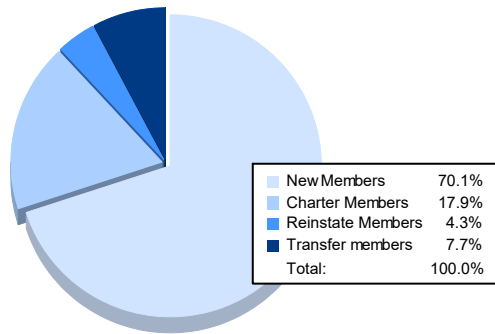

Year	New Clubs	Dropped Clubs	Gain/ Loss Clubs	New Members	Charter Members	Reinstate Members	Transfer Members	Total Member Added	Total Members Dropped	Gain/ Loss Members
2016-2017	0	0	0	122	1	5	7	135	139	-4
2017-2018	1	0	1	139	20	7	14	180	198	-18
2018-2019	0	0	0	114	0	5	15	134	174	-40
2019-2020	0	1	-1	86	0	1	12	99	141	-42
2020-2021	1	0	1	82	21	5	9	117	175	-58
<b>Average</b>	<b>0</b>	<b>0</b>	<b>0</b>	<b>109</b>	<b>8</b>	<b>5</b>	<b>11</b>	<b>133</b>	<b>165</b>	<b>-32</b>

### Membership Composition June 2021 Cumulative