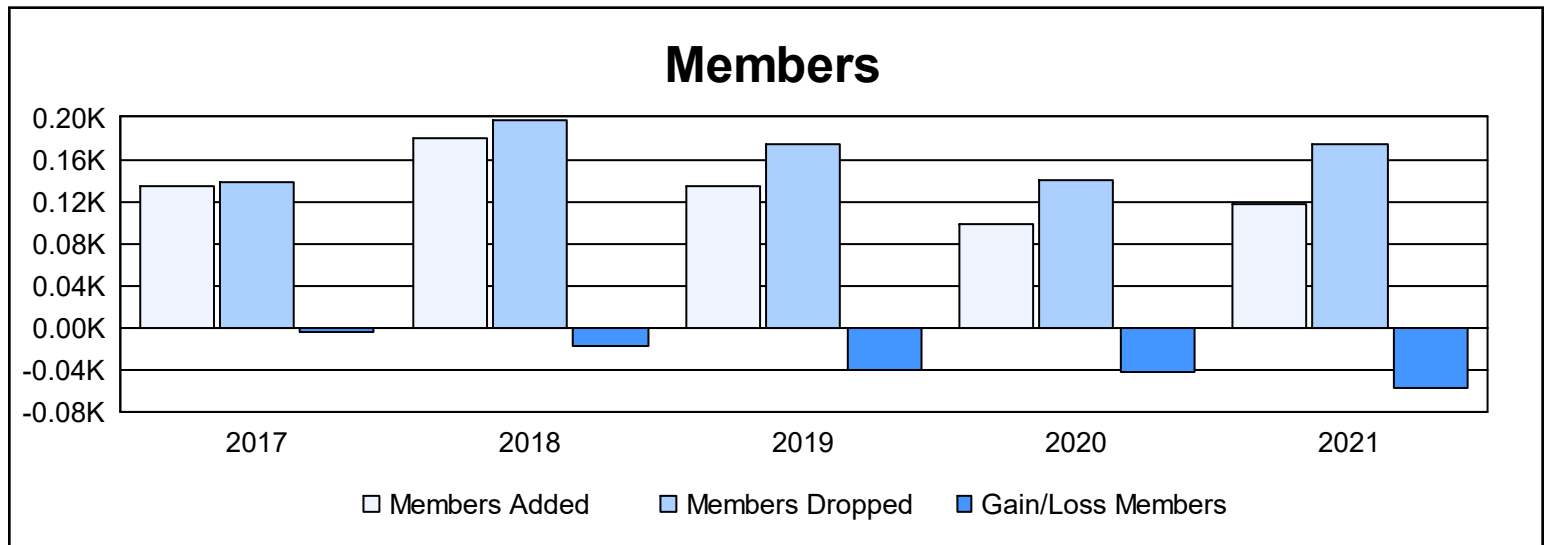

Year	New Clubs	Dropped Clubs	Gain/ Loss Clubs	New Members	Charter Members	Reinstate Members	Transfer Members	Total Member Added	Total Members Dropped	Gain/ Loss Members
2016-2017	0	0	0	122	1	5	7	135	139	-4
2017-2018	1	0	1	139	20	7	14	180	198	-18
2018-2019	0	0	0	114	0	5	15	134	174	-40
2019-2020	0	1	-1	86	0	1	12	99	141	-42
2020-2021	1	0	1	82	21	5	9	117	175	-58
<b>Average</b>	<b>0</b>	<b>0</b>	<b>0</b>	<b>109</b>	<b>8</b>	<b>5</b>	<b>11</b>	<b>133</b>	<b>165</b>	<b>-32</b>

### Membership Composition June 2021 Cumulative