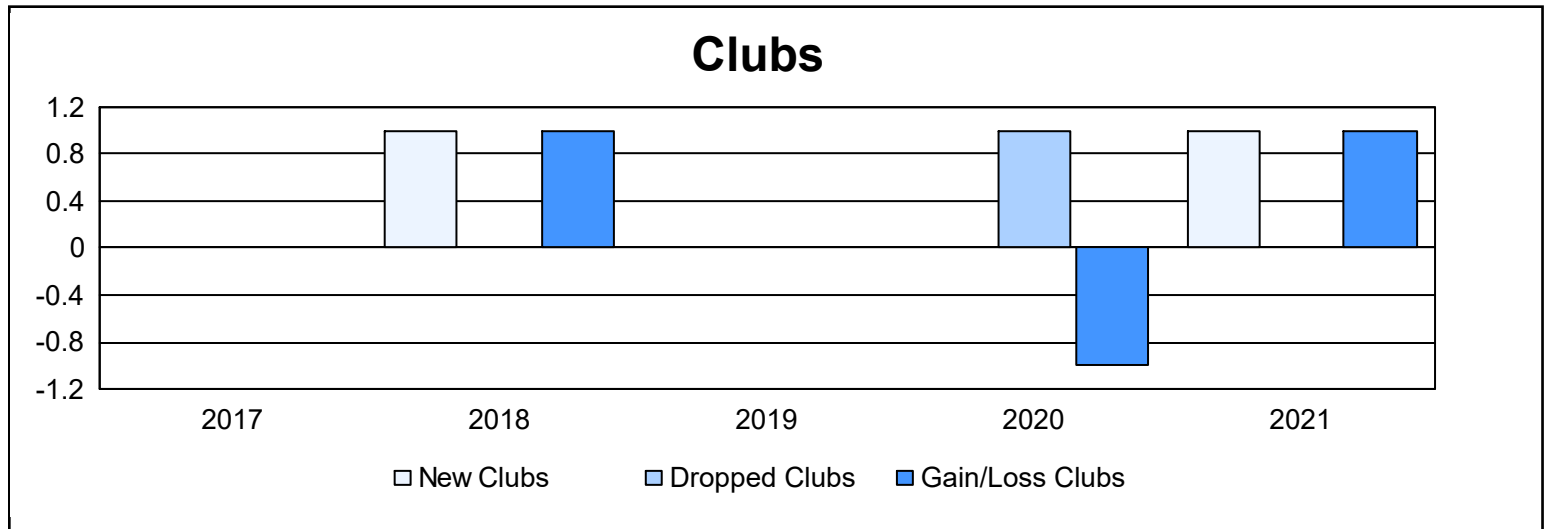

Year	New Clubs	Dropped Clubs	Gain/ Loss Clubs	New Members	Charter Members	Reinstate Members	Transfer Members	Total Member Added	Total Members Dropped	Gain/ Loss Members
2016-2017	0	0	0	122	1	5	7	135	139	-4
2017-2018	1	0	1	139	20	7	14	180	198	-18
2018-2019	0	0	0	114	0	5	15	134	174	-40
2019-2020	0	1	-1	86	0	1	12	99	141	-42
2020-2021	1	0	1	82	21	5	9	117	175	-58
<b>Average</b>	<b>0</b>	<b>0</b>	<b>0</b>	<b>109</b>	<b>8</b>	<b>5</b>	<b>11</b>	<b>133</b>	<b>165</b>	<b>-32</b>

### Membership Composition June 2021 Cumulative